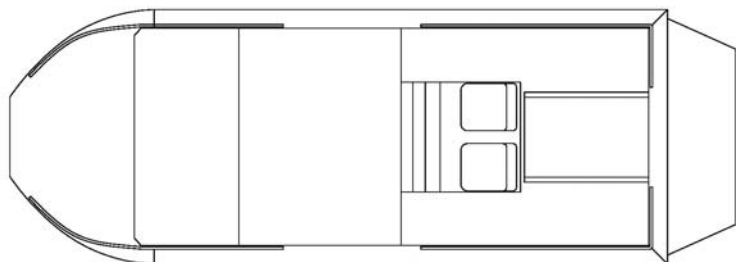

SPECIFICATIONS

Owner: Vogel Outdoor Adventures
6 pack, outfitter

Home Port: Lewiston, Idaho

Designer: Bryan Bentz

Builder: Bentz Boats, LLC

Construction Material: Aluminum

Length: 22'-0"

Bottom: 7'

Beam: 8.5'

Draught: 6"

Engines: 1-Kodiak 350

Jet Units: 1-212 Hamilton Jet

Impellers: 3.4Kw Turbo Impeller

Maximum Speed: ~ 45 mph

Cruising Speed: ~ 30 mph

Fuel: 80 Gallon Diesel

Range: 300 Miles

*Often Imitated, Never Duplicated
Nobody Knows Aluminum Jet Boats and Rivers Like Bentz Boats*