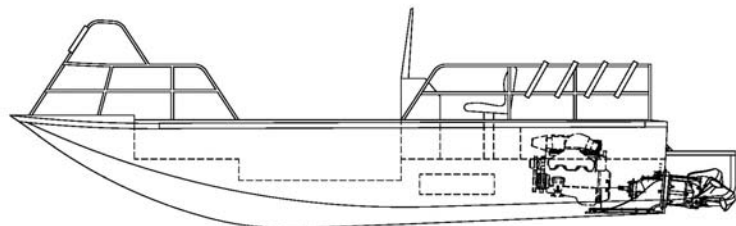

SPECIFICATIONS

Owner: Vogel Outdoor Adventures
6 pack, outfitter

Home Port: Lewiston, Idaho

Designer: Bryan Bentz

Builder: Bentz Boats, LLC

Construction Material: Aluminum

Length: 22'-0"

Bottom: 7'

Beam: 8.5'

Draught: 6"

Engines: 1-Kodiak 350

Jet Units: 1-212 Hamilton Jet

Impellers: 3.4Kw Turbo Impeller

Maximum Speed: ~ 45 mph

Cruising Speed: ~ 30 mph

Fuel: 80 Gallon Diesel

Range: 300 Miles

*Often Imitated, Never Duplicated
Nobody Knows Aluminum Jet Boats and Rivers Like Bentz Boats*