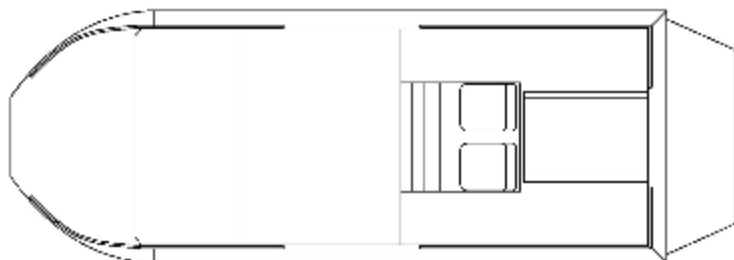

*Often Imitated, Never Duplicated
Nobody Knows Aluminum Jet Boats and Rivers Like Bentz Boats*